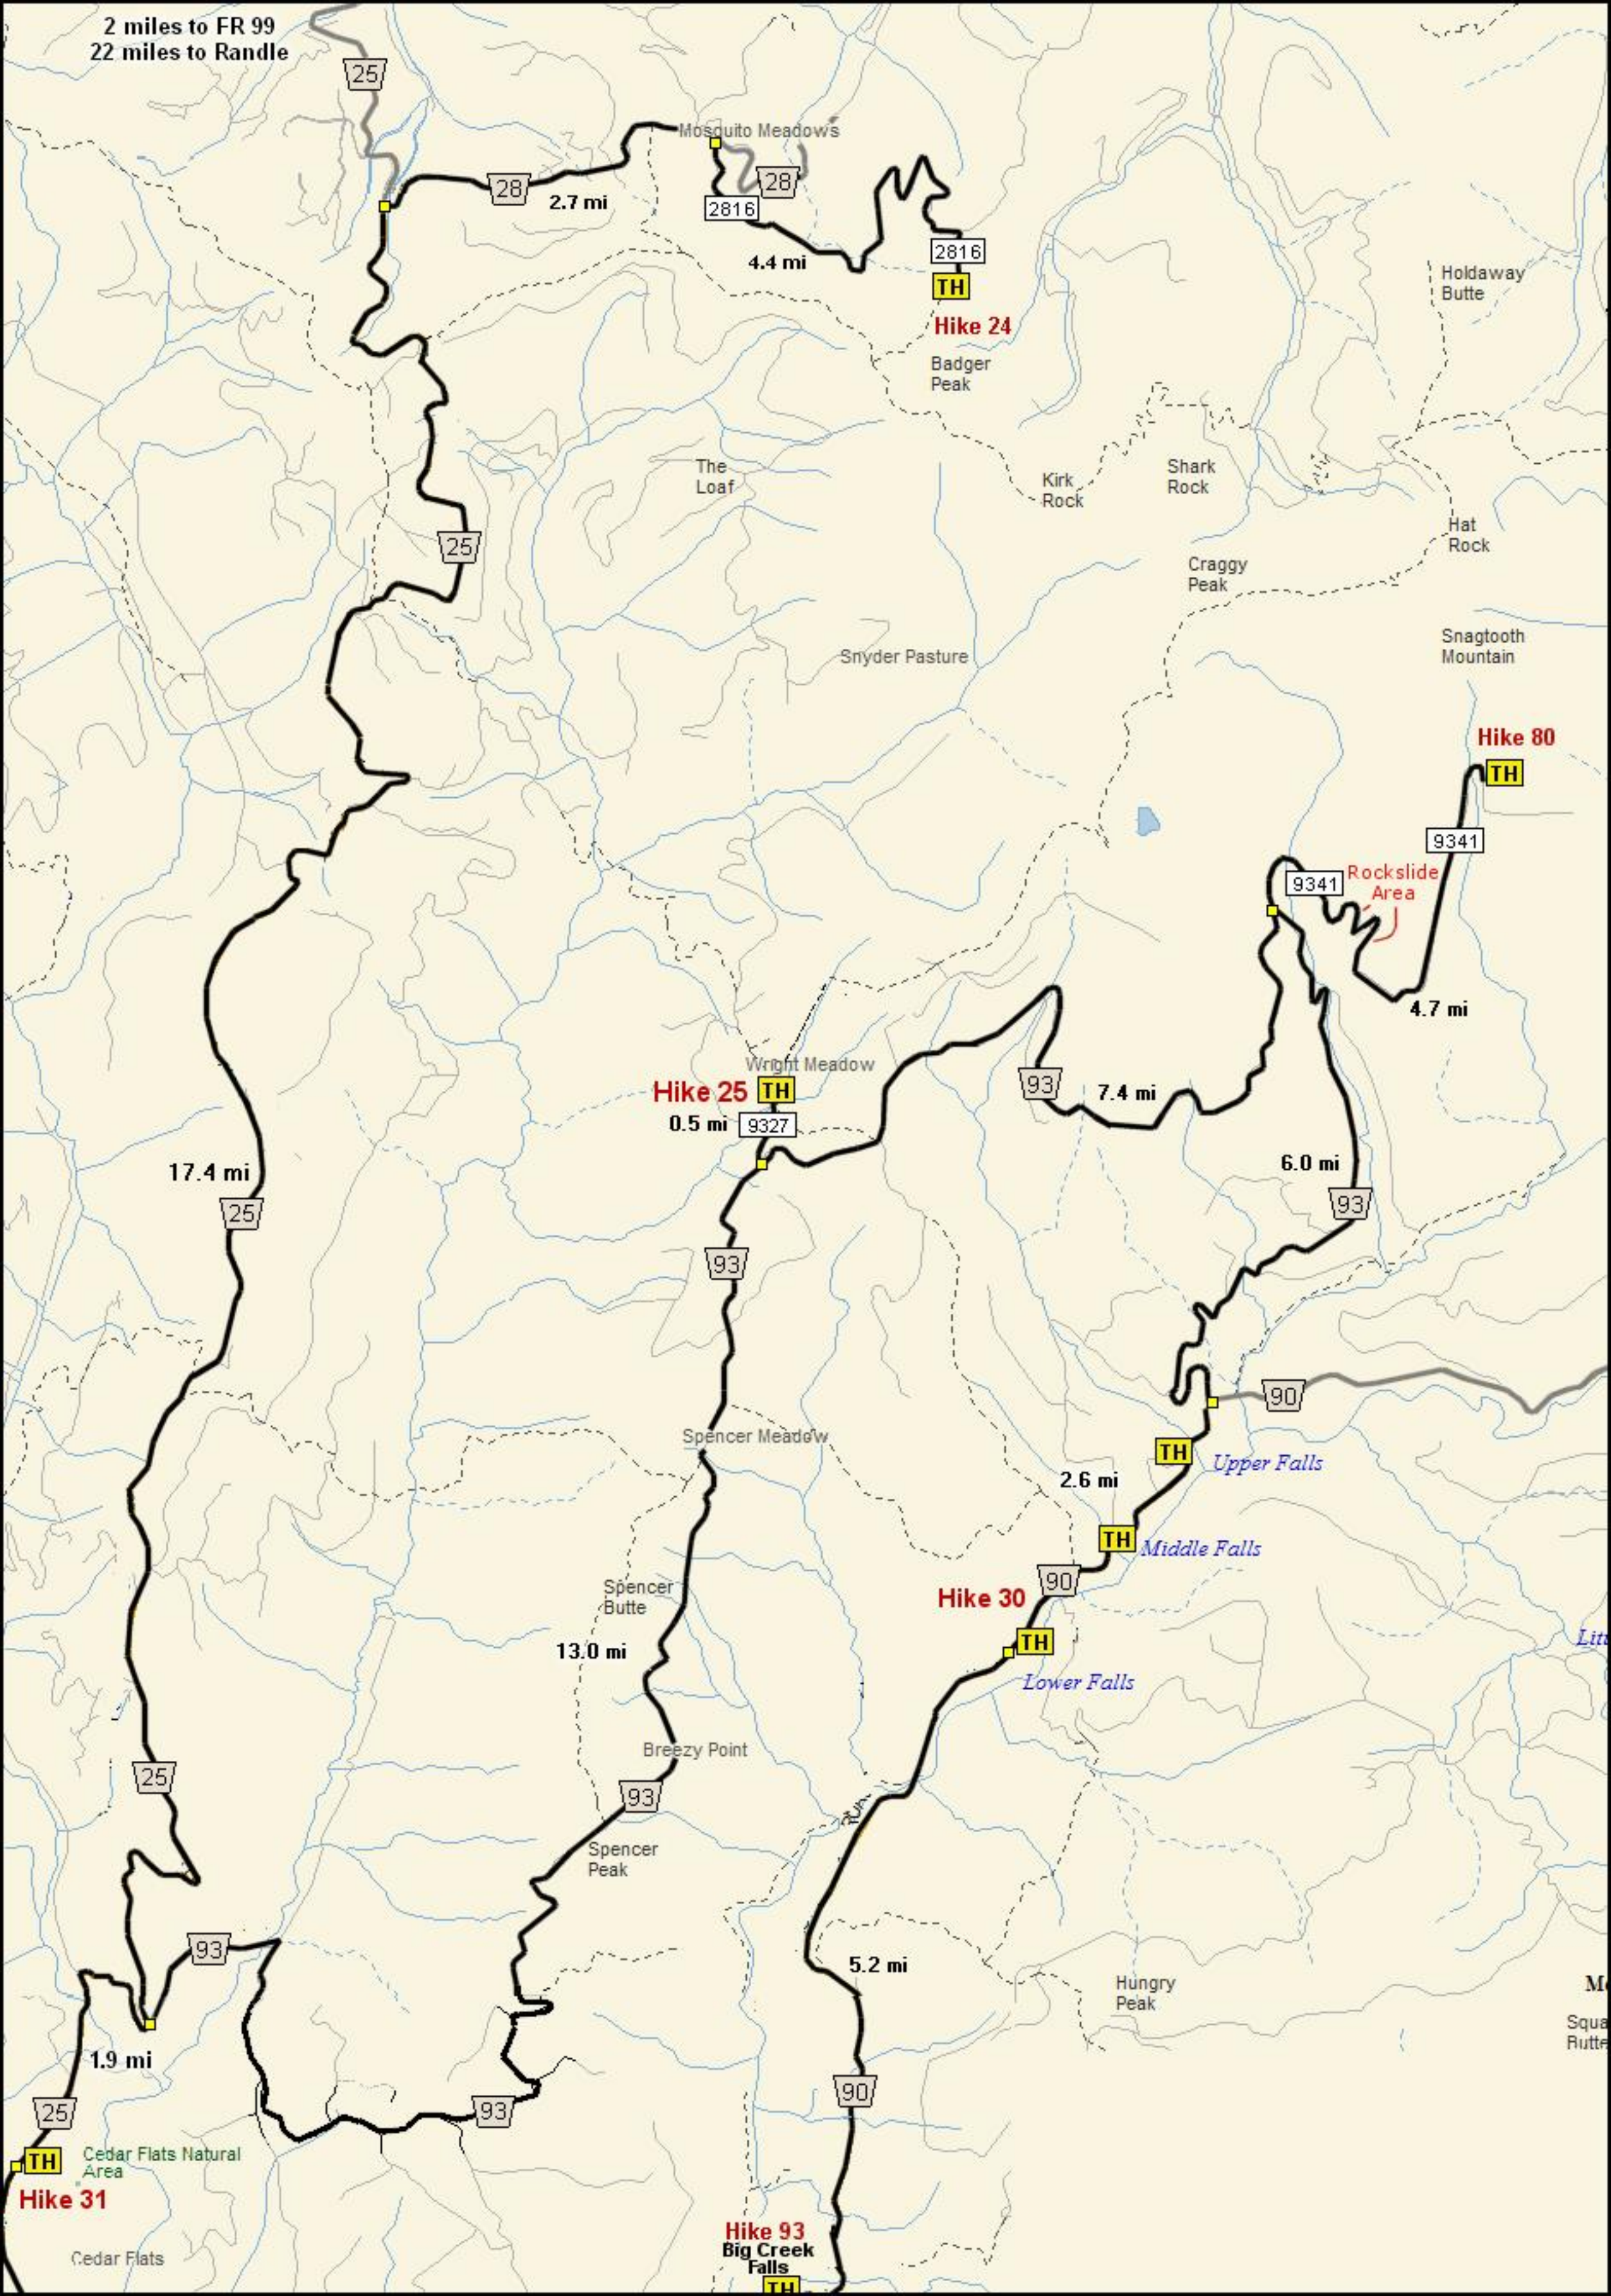

2 miles to FR 99
22 miles to Randle

Hike 25 TH
0.5 mi 9327

2816
Hike 24 TH

Hike 80 TH

Hike 30 TH

Hike 31 TH

Hike 93 TH
Big Creek Falls