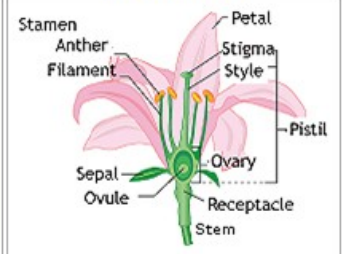

Brown Wildflower Guide

by Northwest Hiker

**Chocolate Lily
or Checker Lily**

**Spotted
Coralroot**

**Striped
Coralroot**

**Striped
Coral Root**

Bronze Bells

Bronze Bells

**Youth
On Age**

**Broad leaf
Collomia**

**Coralroot
before bloom**

**Western
Meadowrue**

**Western
Meadowrue**

**Meadowrue
gone to seed**

Oregon Bolandra

Pipsissewa

Stonecrop

**Fern leafed
Desert Parsley**

Oak nodules

Prickly Current

**Pine
Drops**

flower parts